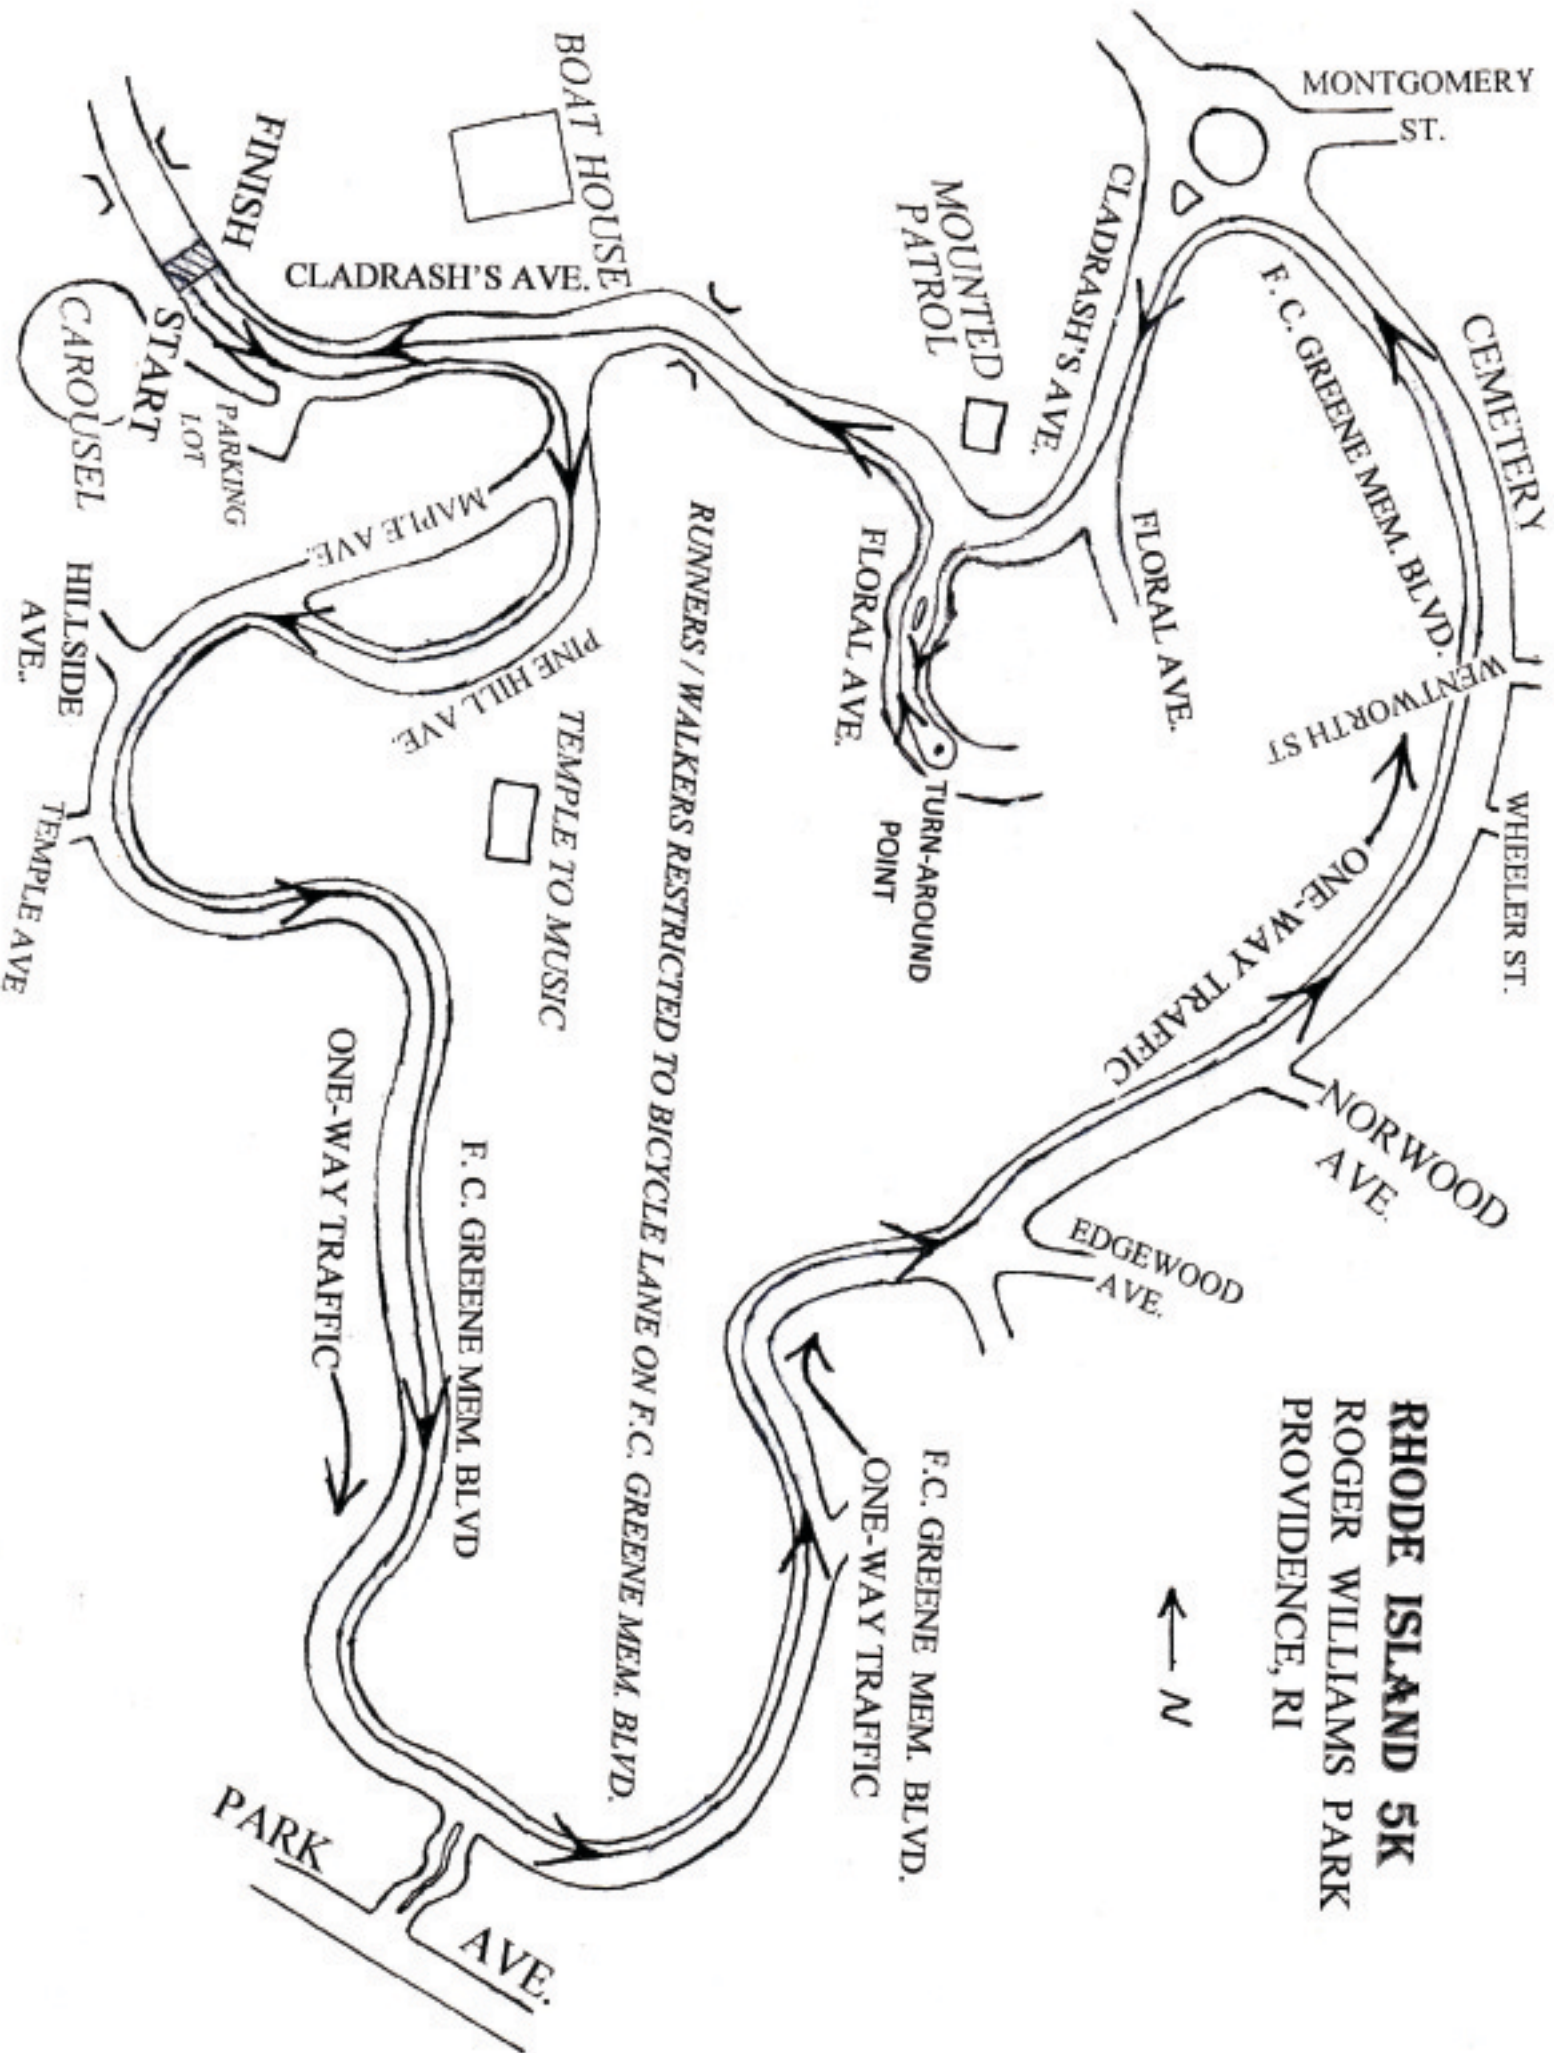

**RHODE ISLAND 5K
ROGER WILLIAMS PARK
PROVIDENCE, RI**

RUNNERS / WALKERS RESTRICTED TO BICYCLE LANE ON F.C. GREENE MEM. BLVD.

F.C. GREENE MEM. BLVD.
ONE-WAY TRAFFIC

NORWOOD AVE.
ONE-WAY TRAFFIC

F.C. GREENE MEM. BLVD.
ONE-WAY TRAFFIC